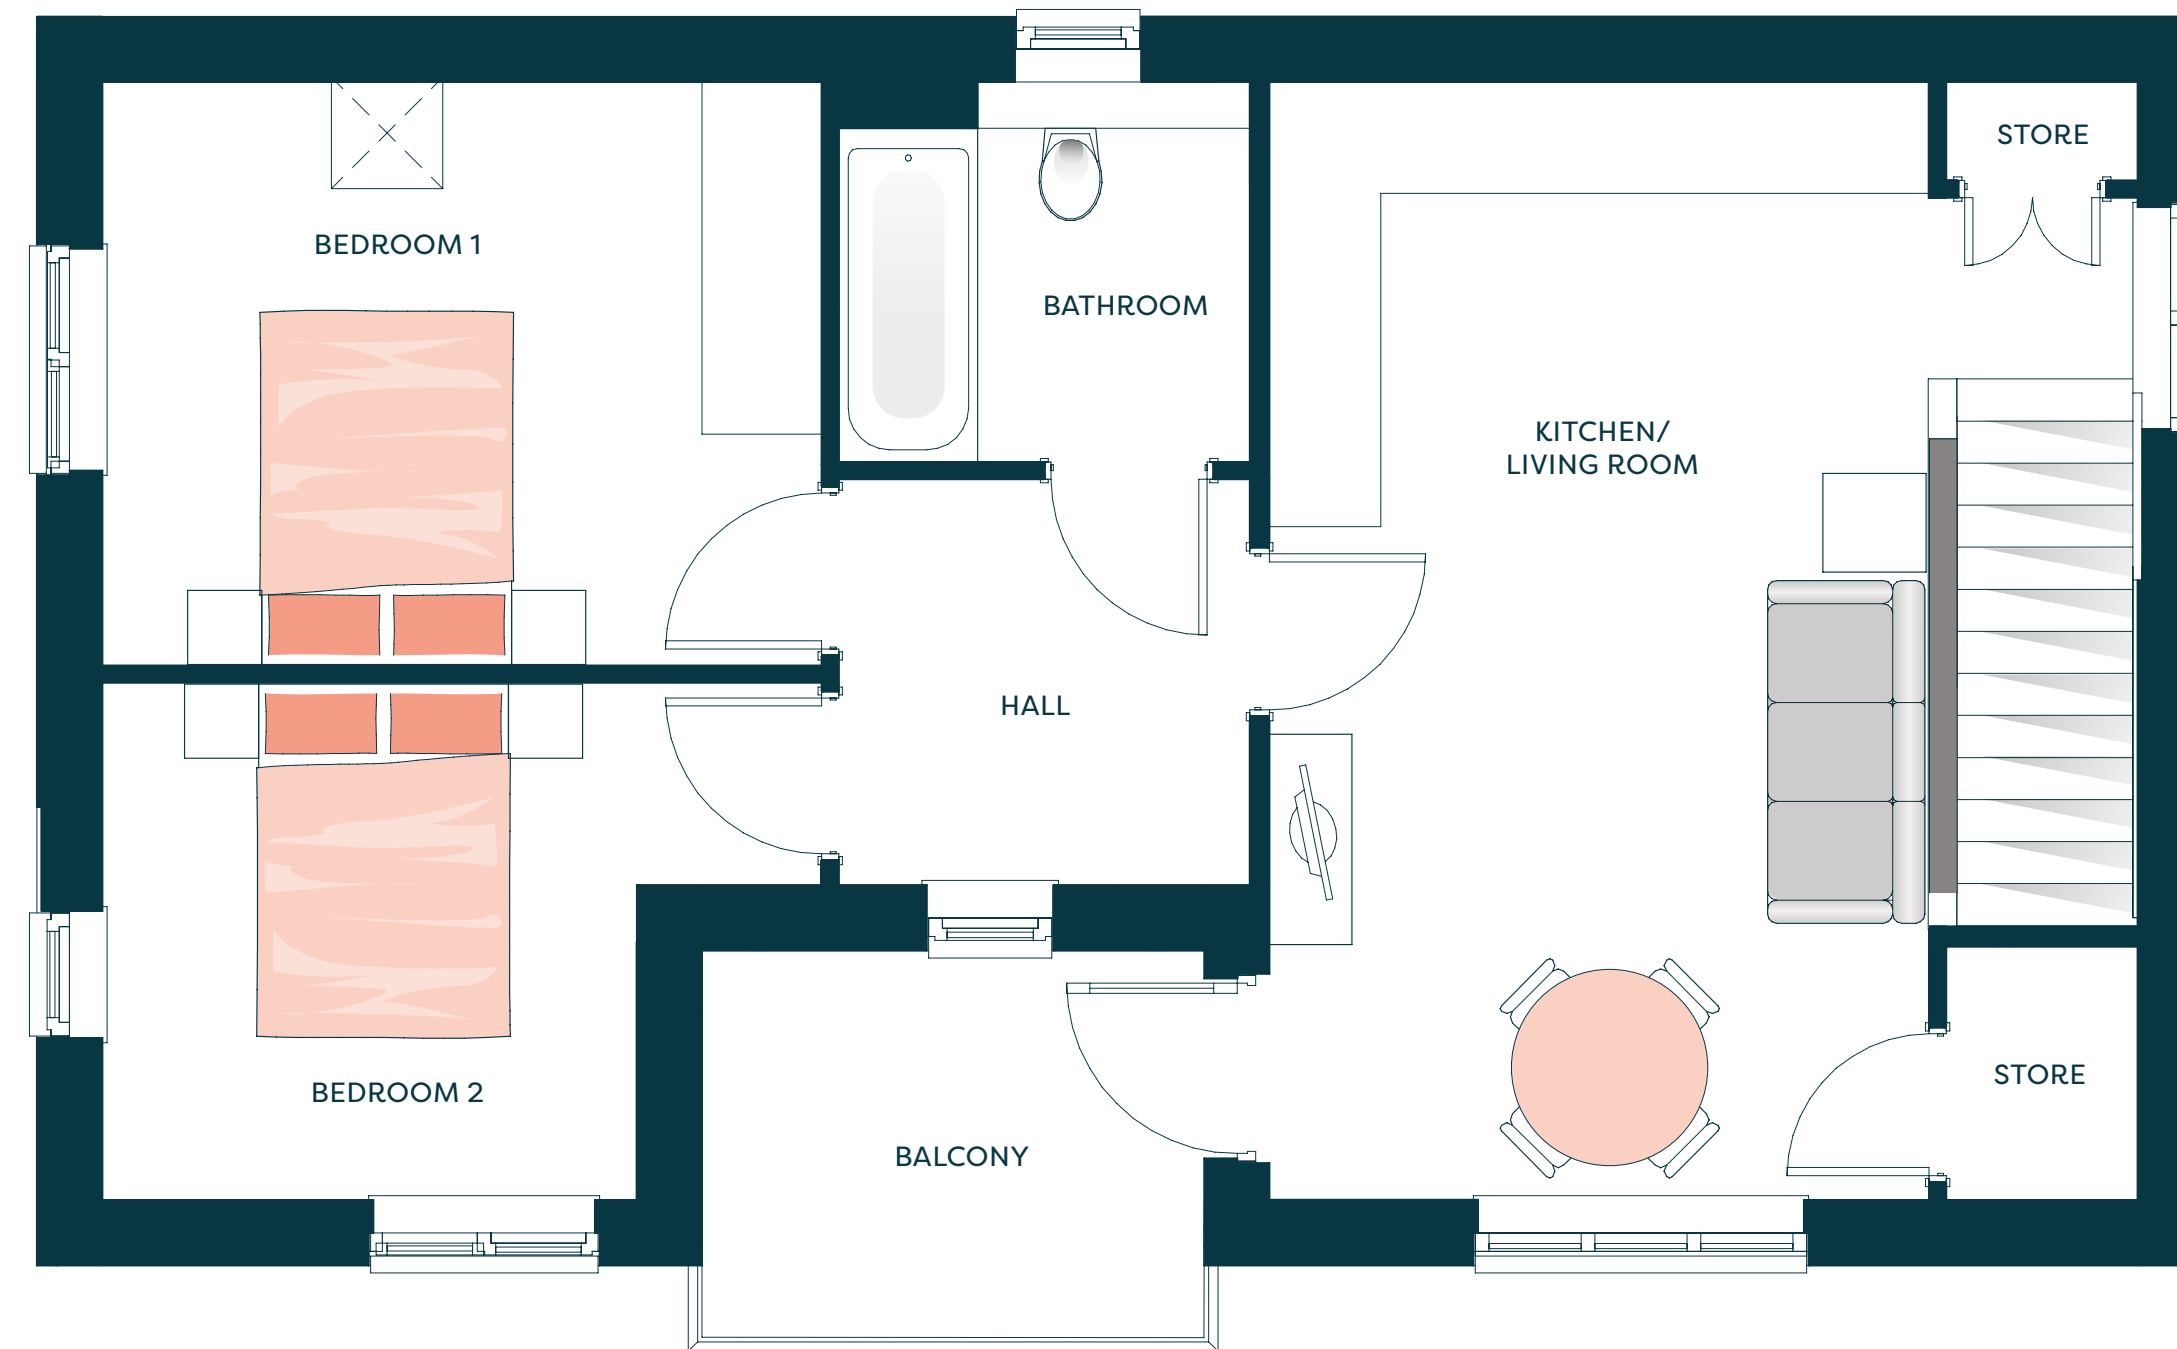

The Dunlin

Two bedroom house

667.4 sq ft (62 sq m)

GROUND FLOOR

FIRST FLOOR

The Fulmar

Three bedroom house

807.3 sq ft (75 sq m)

The Kingfisher

Three bedroom house

1076.4 sq ft (100 sq m)

GROUND FLOOR

FIRST FLOOR

SECOND FLOOR

The Osprey

Four bedroom house

1248 sq ft (116 sq m)

GROUND FLOOR

FIRST FLOOR

The Skylark

Two bedroom apartment

764 sq ft (71 sq m)

The Skylark 2

Two bedroom apartment

764 sq ft (71 sq m)

The Skylark 3

Two bedroom apartment

764 sq ft (71 sq m)