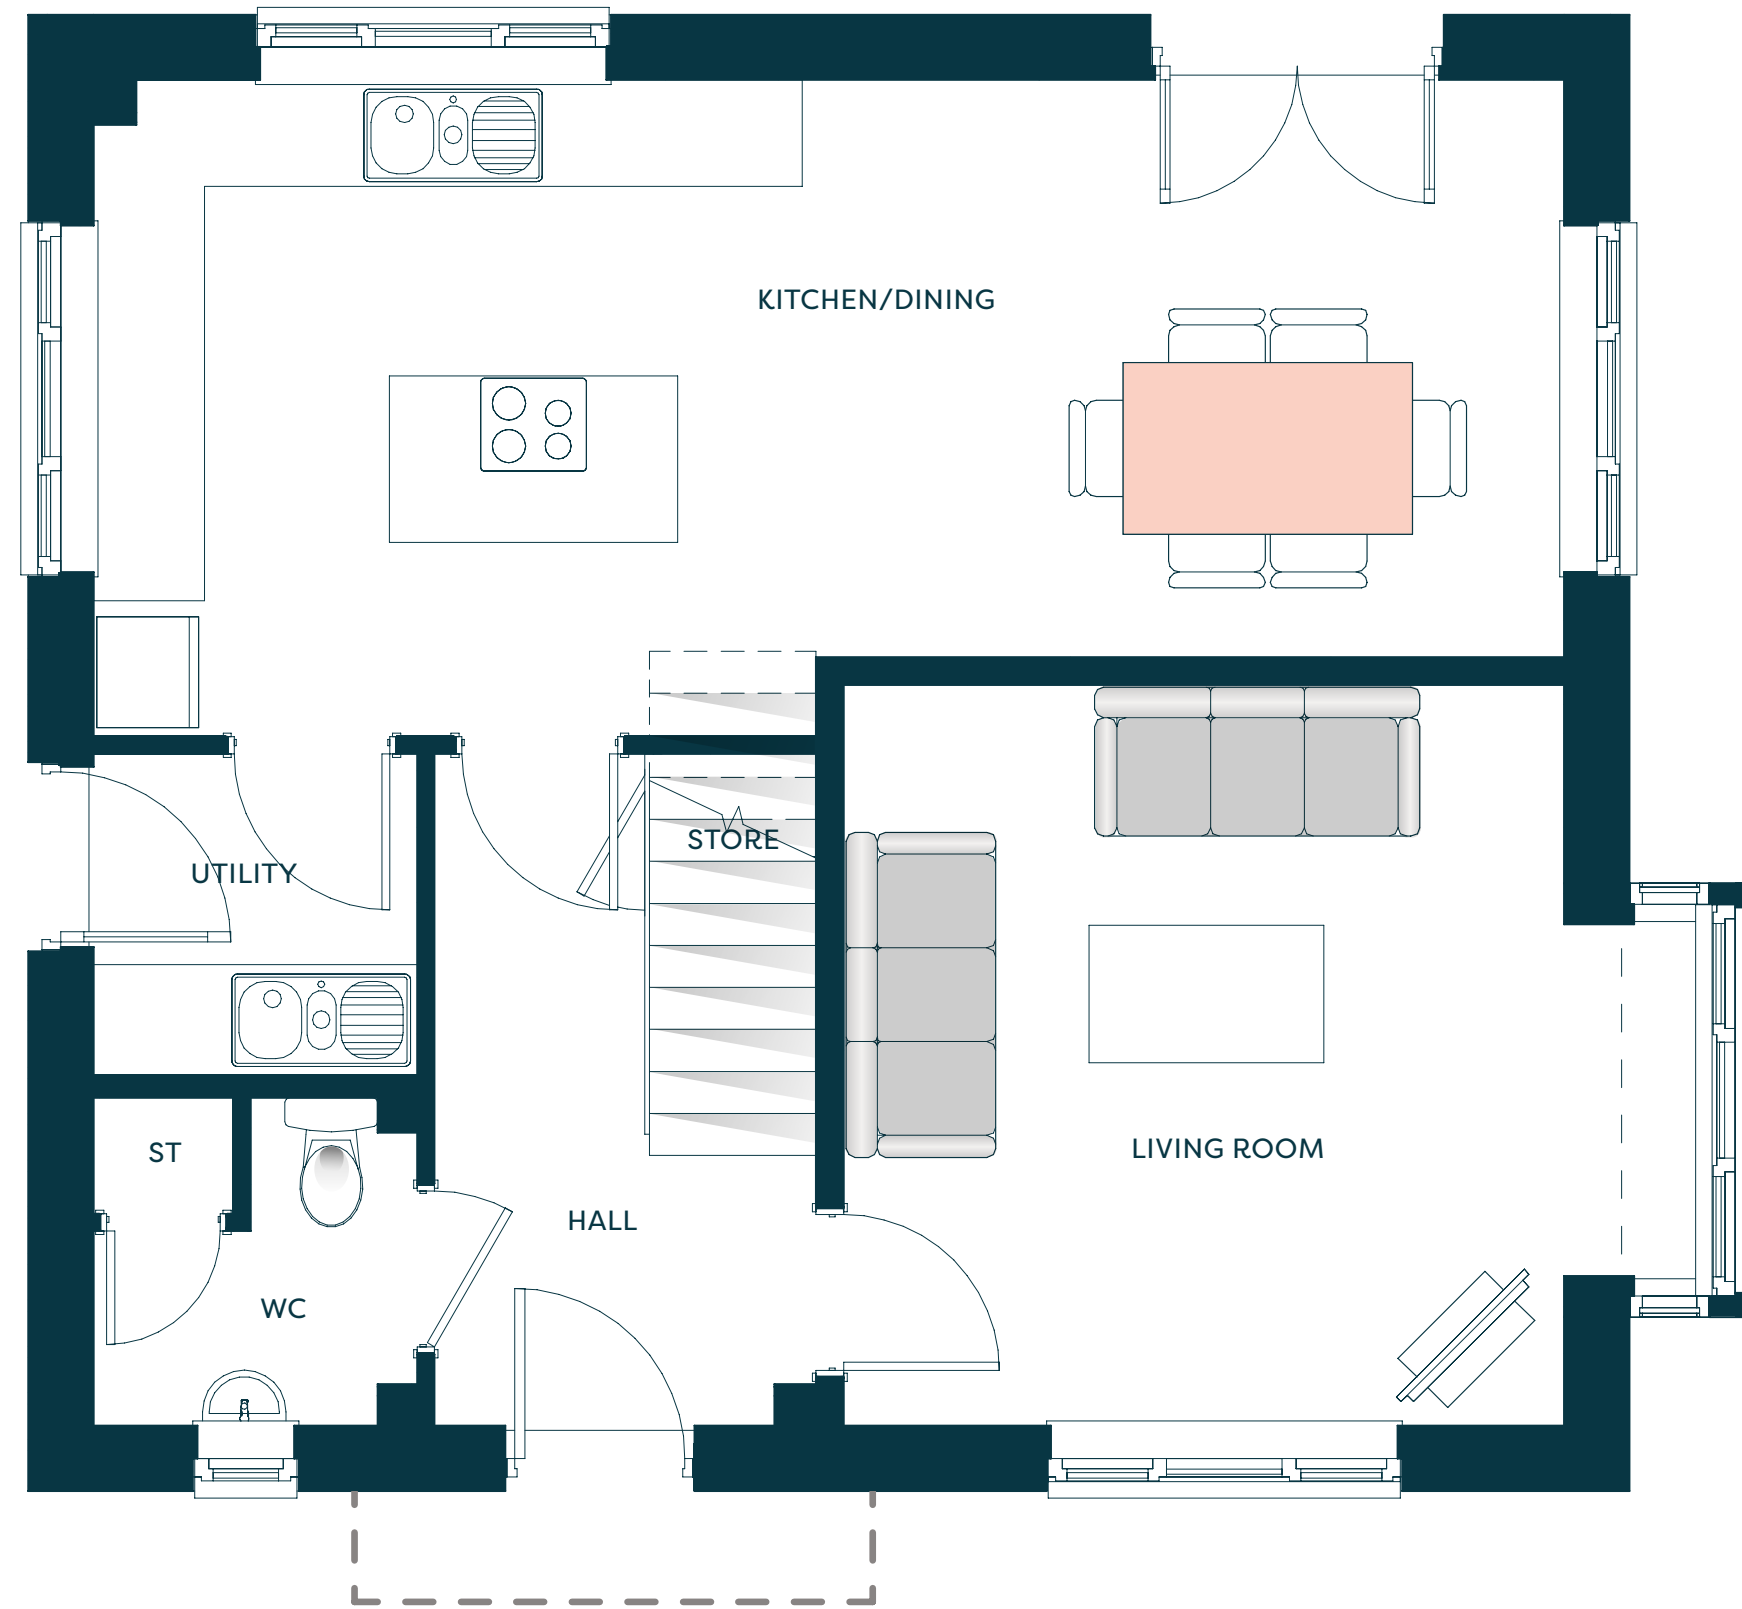

The Dunlin

Two bedroom house

667.4 sq ft (62 sq m)

GROUND FLOOR

FIRST FLOOR

The Fulmar

Three bedroom house

807.3 sq ft (75 sq m)

GROUND FLOOR

FIRST FLOOR

The Harrier

Three bedroom house

968.8 sq ft (90 sq m)

GROUND FLOOR

FIRST FLOOR

SECOND FLOOR

The Kingfisher

Three bedroom house

1076.4 sq ft (100 sq m)

GROUND FLOOR

FIRST FLOOR

SECOND FLOOR

The Osprey

Four bedroom house

1248 sq ft (116 sq m)

GROUND FLOOR

FIRST FLOOR

The Skylark

Two bedroom apartment

764 sq ft (71 sq m)

The Skylark 2

Two bedroom apartment